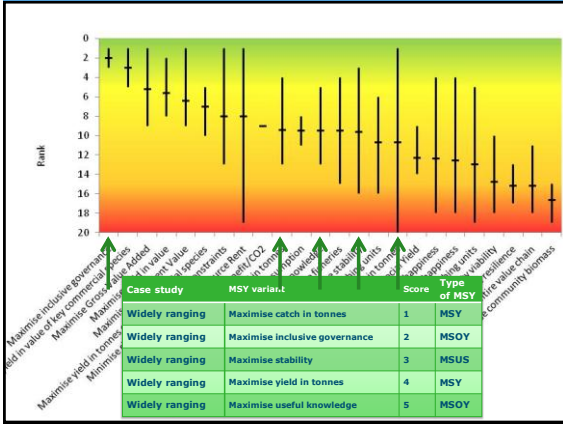

Maximum is not necessarily optimum

Sustainable has to be interpreted within the ecosystem

Yield may not be the only reason

Trouble in science paradise how to define MSY

- MSY = 
- MSY = 
- MSY = 
- MSY = 

MSY the ultimate goal?

This is what MYFISH is all about

- What do stakeholders need
- What do managers need
- What does science need

Activities in the project

Vigo meeting April 2012

- Define MSY variants
- Prioritise MSY variants

Collaborations among institutes (selected examples)

- what is GES of pelagic ecosystems?
- how to optimise the capacity of fleets that operate seasonal single species fisheries?
- how to manage stocks that migrate across fisheries jurisdictions?
- how to best manage for sustainability, the exploitation of interacting species that are heavily influenced by environmental variability?